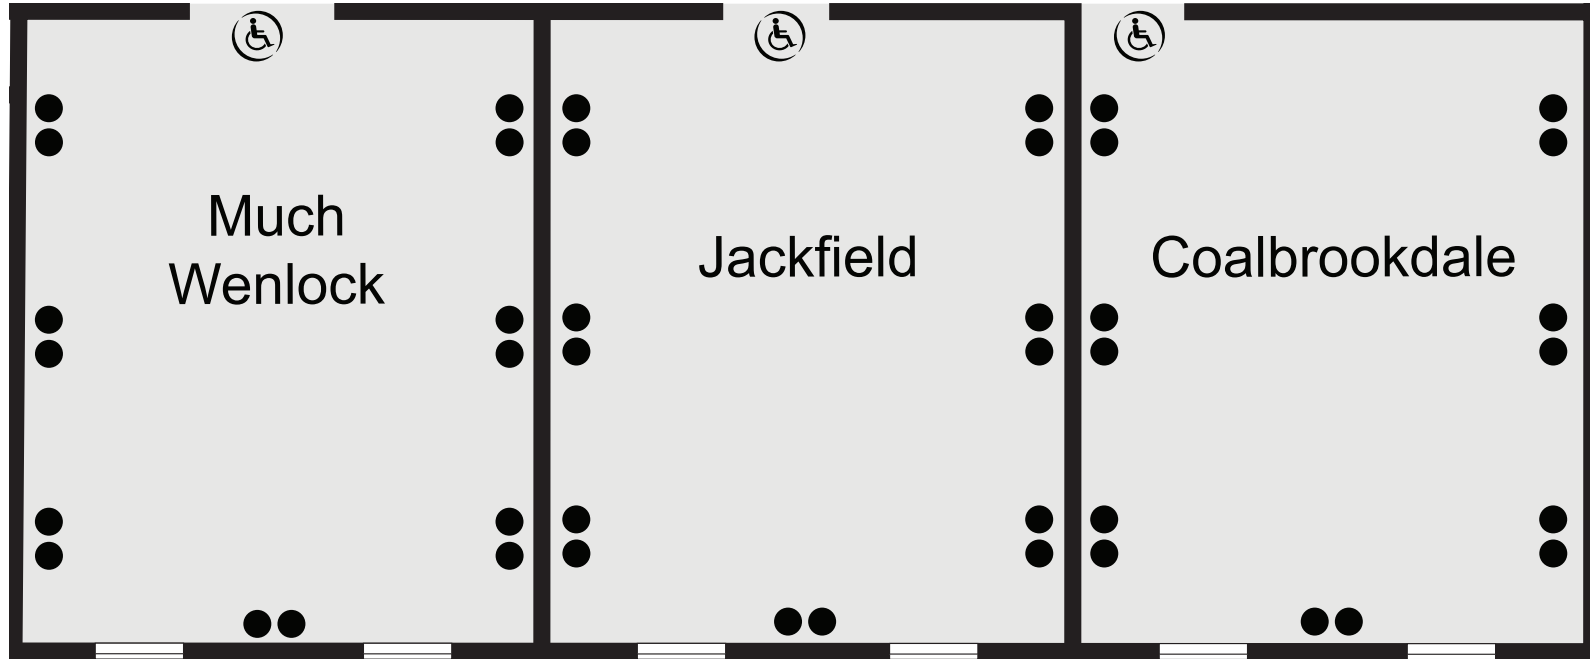

# THE TELFORD HOTEL

THE QHOTELS COLLECTION

THE TELFORD HOTEL

THE QHOTELS COLLECTION

GROUND FLOOR

**KEY**

- Single 13amp Power Point
- Double 13amp Power Point
- ♿ Wheelchair Access

**THE TELFORD HOTEL**

THE QHOTELS COLLECTION

GROUND FLOOR

**KEY**

- Single 13amp Power Point
- Double 13amp Power Point
- ♿ Wheelchair Access

**THE TELFORD HOTEL**

THE QHOTELS COLLECTION

GROUND FLOOR

# CAPACITIES

Meeting Room	Size m <sup>2</sup>	Length m	Width m	Height m	Cabaret	Theatre	Boardroom	U-Shape	Classroom	Banquet	Dinner Dance
Coalport (Great Hay & Silkin)	384.53	21.07	18.25	3.15	200	350	80	100	150	280	240
Great Hay Suite	215.35	18.25	11.80	3.15	100	200	60	60	80	150	120
Great Hay 1	95.58	8.10	11.80	3.15	50	100	30	30	40	80	50
Great Hay 2	119.77	10.15	11.80	3.15	50	100	30	30	40	60	50
Silkin Suite	148.32	16.00	9.27	3.15	60	120	40	50	40	80	60
Silkin 1	74.16	8.00	9.27	3.15	30	60	20	25	20	40	30
Silkin 2	74.16	8.00	9.27	3.15	30	60	20	25	20	40	30
Much Wenlock	51.87	9.10	5.70	2.40	32	45	25	18	18	30	N/A
Jackfield	51.87	9.10	5.70	2.40	32	45	25	18	18	30	N/A
Coalbrookdale	51.87	9.10	5.70	2.40	32	45	25	18	18	40	N/A