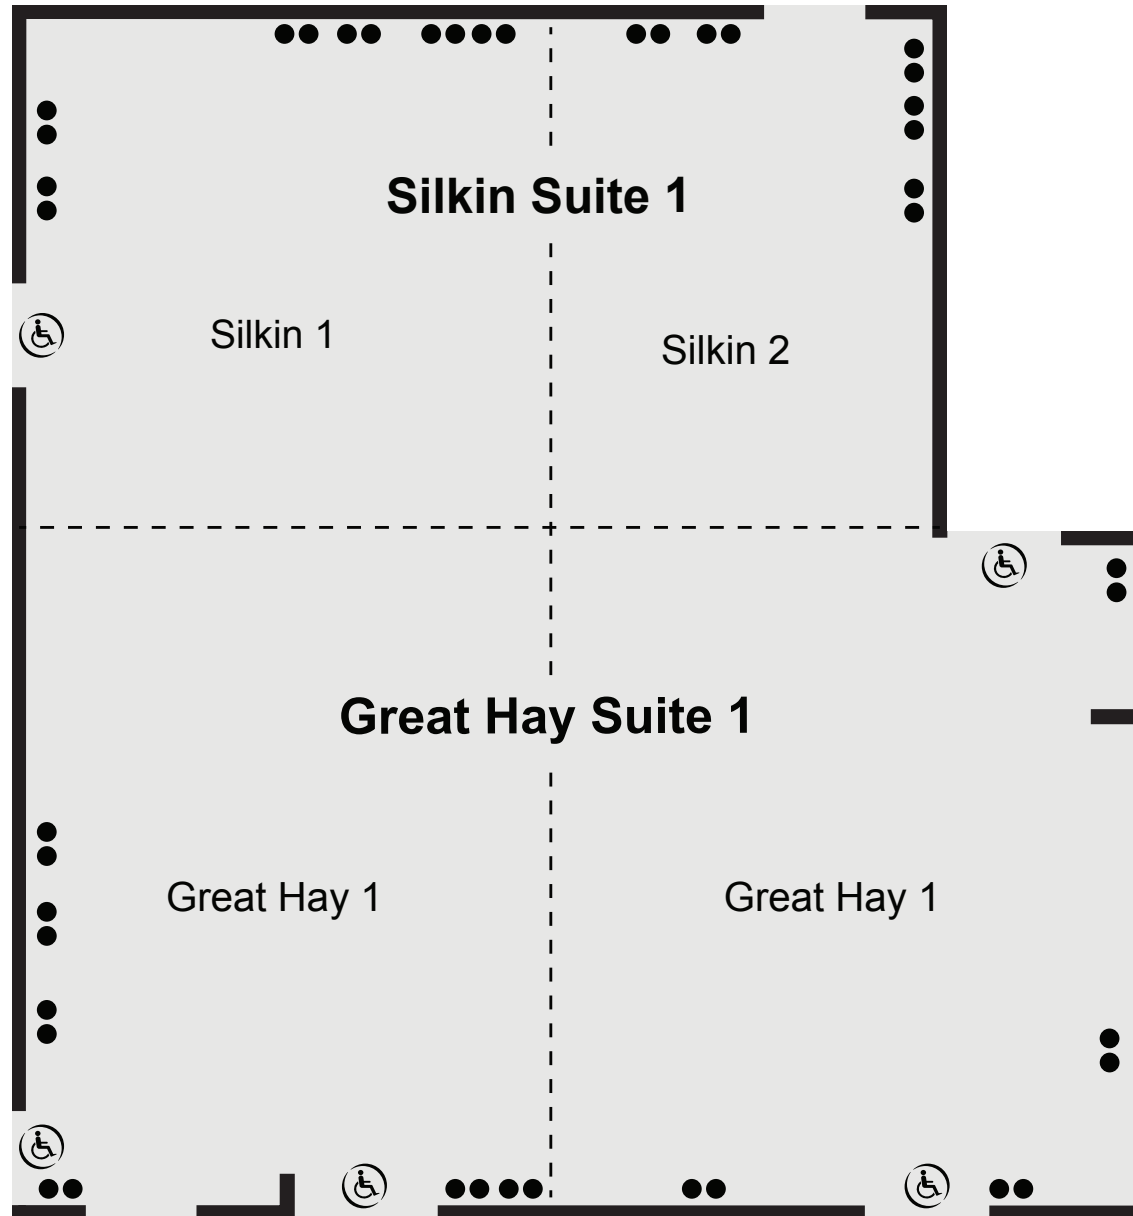

# THE TELFORD HOTEL

THE QHOTELS COLLECTION

THE TELFORD HOTEL

THE QHOTELS COLLECTION

GROUND FLOOR

**KEY**

- Single 13amp Power Point
- Double 13amp Power Point
- ♿ Wheelchair Access

**THE TELFORD HOTEL**

THE QHOTELS COLLECTION

GROUND FLOOR

**KEY**

- Single 13amp Power Point
- Double 13amp Power Point
- ♿ Wheelchair Access

**THE TELFORD HOTEL**

THE QHOTELS COLLECTION

GROUND FLOOR

# CAPACITIES

Meeting Room	Size m <sup>2</sup>	Length m	Width m	Height m	Cabaret	Theatre	Boardroom	U-Shape	Classroom	Banquet	Dinner Dance
Coalport (Great Hay & Silkin)	384.53	21.07	18.25	3.15	200	350	80	100	150	280	240
Great Hay Suite	215.35	18.25	11.80	3.15	100	200	60	60	80	150	120
Great Hay 1	95.58	8.10	11.80	3.15	50	100	30	30	40	80	50
Great Hay 2	119.77	10.15	11.80	3.15	50	100	30	30	40	60	50
Silkin Suite	148.32	16.00	9.27	3.15	60	120	40	50	40	80	60
Silkin 1	74.16	8.00	9.27	3.15	30	60	20	25	20	40	30
Silkin 2	74.16	8.00	9.27	3.15	30	60	20	25	20	40	30
Much Wenlock	51.87	9.10	5.70	2.40	32	45	25	18	18	30	N/A
Jackfield	51.87	9.10	5.70	2.40	32	45	25	18	18	30	N/A
Coalbrookdale	51.87	9.10	5.70	2.40	32	45	25	18	18	40	N/A